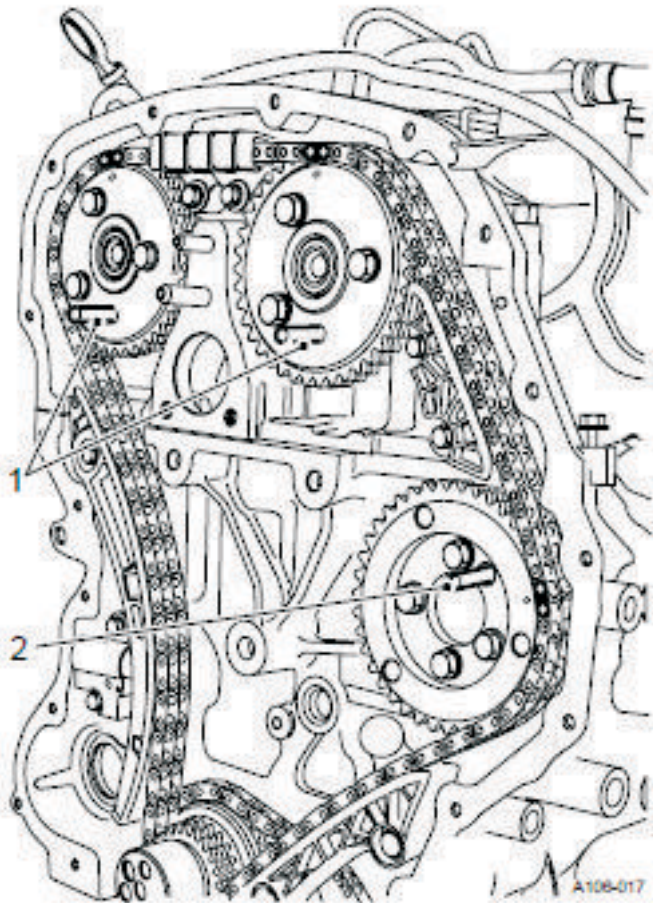

**London Taxi Parts USA
Greensboro, North Carolina**

**Order Parts Call: 336-254-2949 or
rob@BandBtruckRepair.com**

Technical Questions Call: (336) 852-2541

**Valid Credit Card Needed for ordering.
www.LondonTaxiPartsUSA.com**

FRONT END

Fig.12 LDV 167 timing pins fitted

1. Camshaft timing pins
 2. Fuel injection pump timing pin
-
14. Fit timing pins LDV 167 in both camshaft sprockets and in the injection pump sprocket.
 15. Slacken the camshaft (8 x 13 mm) and fuel injection pump (4 x 10 mm) sprocket bolts.